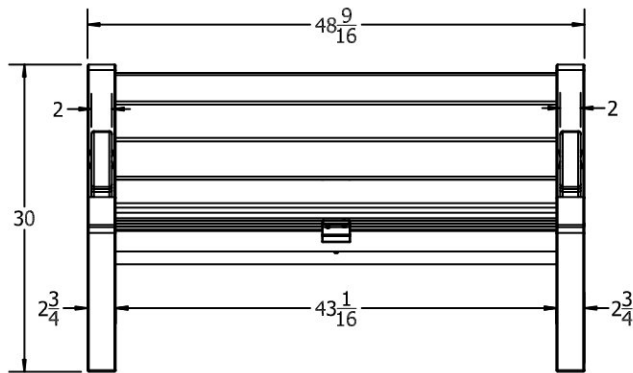

TOP VIEW

FRONT VIEW

3D ISOMETRIC VIEW

SIDE VIEW

INSERT COLOR CODE IN PRODUCT NUMBER
 CEDAR= CED, GRAY= GRA, GREEN= GRE, BLACK= BLA,
 BLUE= BLU, BROWN=BRO, RED= RED, WHITE=WHI

EXAMPLE: CEDAR HERITAGE 4 FT. BENCH W/
 BLACK FRAME = PB 4CEDBFHER