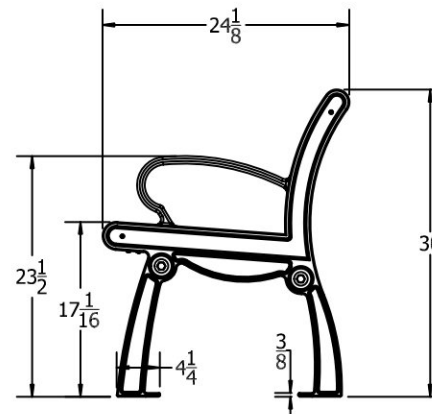

TOP VIEW

FRONT VIEW

3D ISOMETRIC VIEW

SIDE VIEW

INSERT COLOR CODE IN PRODUCT NUMBER
 CEDAR= CED, GRAY= GRA, GREEN= GRE, BLACK= BLA,
 BLUE= BLU, BROWN=BRO, RED= RED, WHITE=WHI

EXAMPLE: CEDAR HERITAGE 4 FT. BENCH W/
 BLACK FRAME = PB 4CEDBFHER