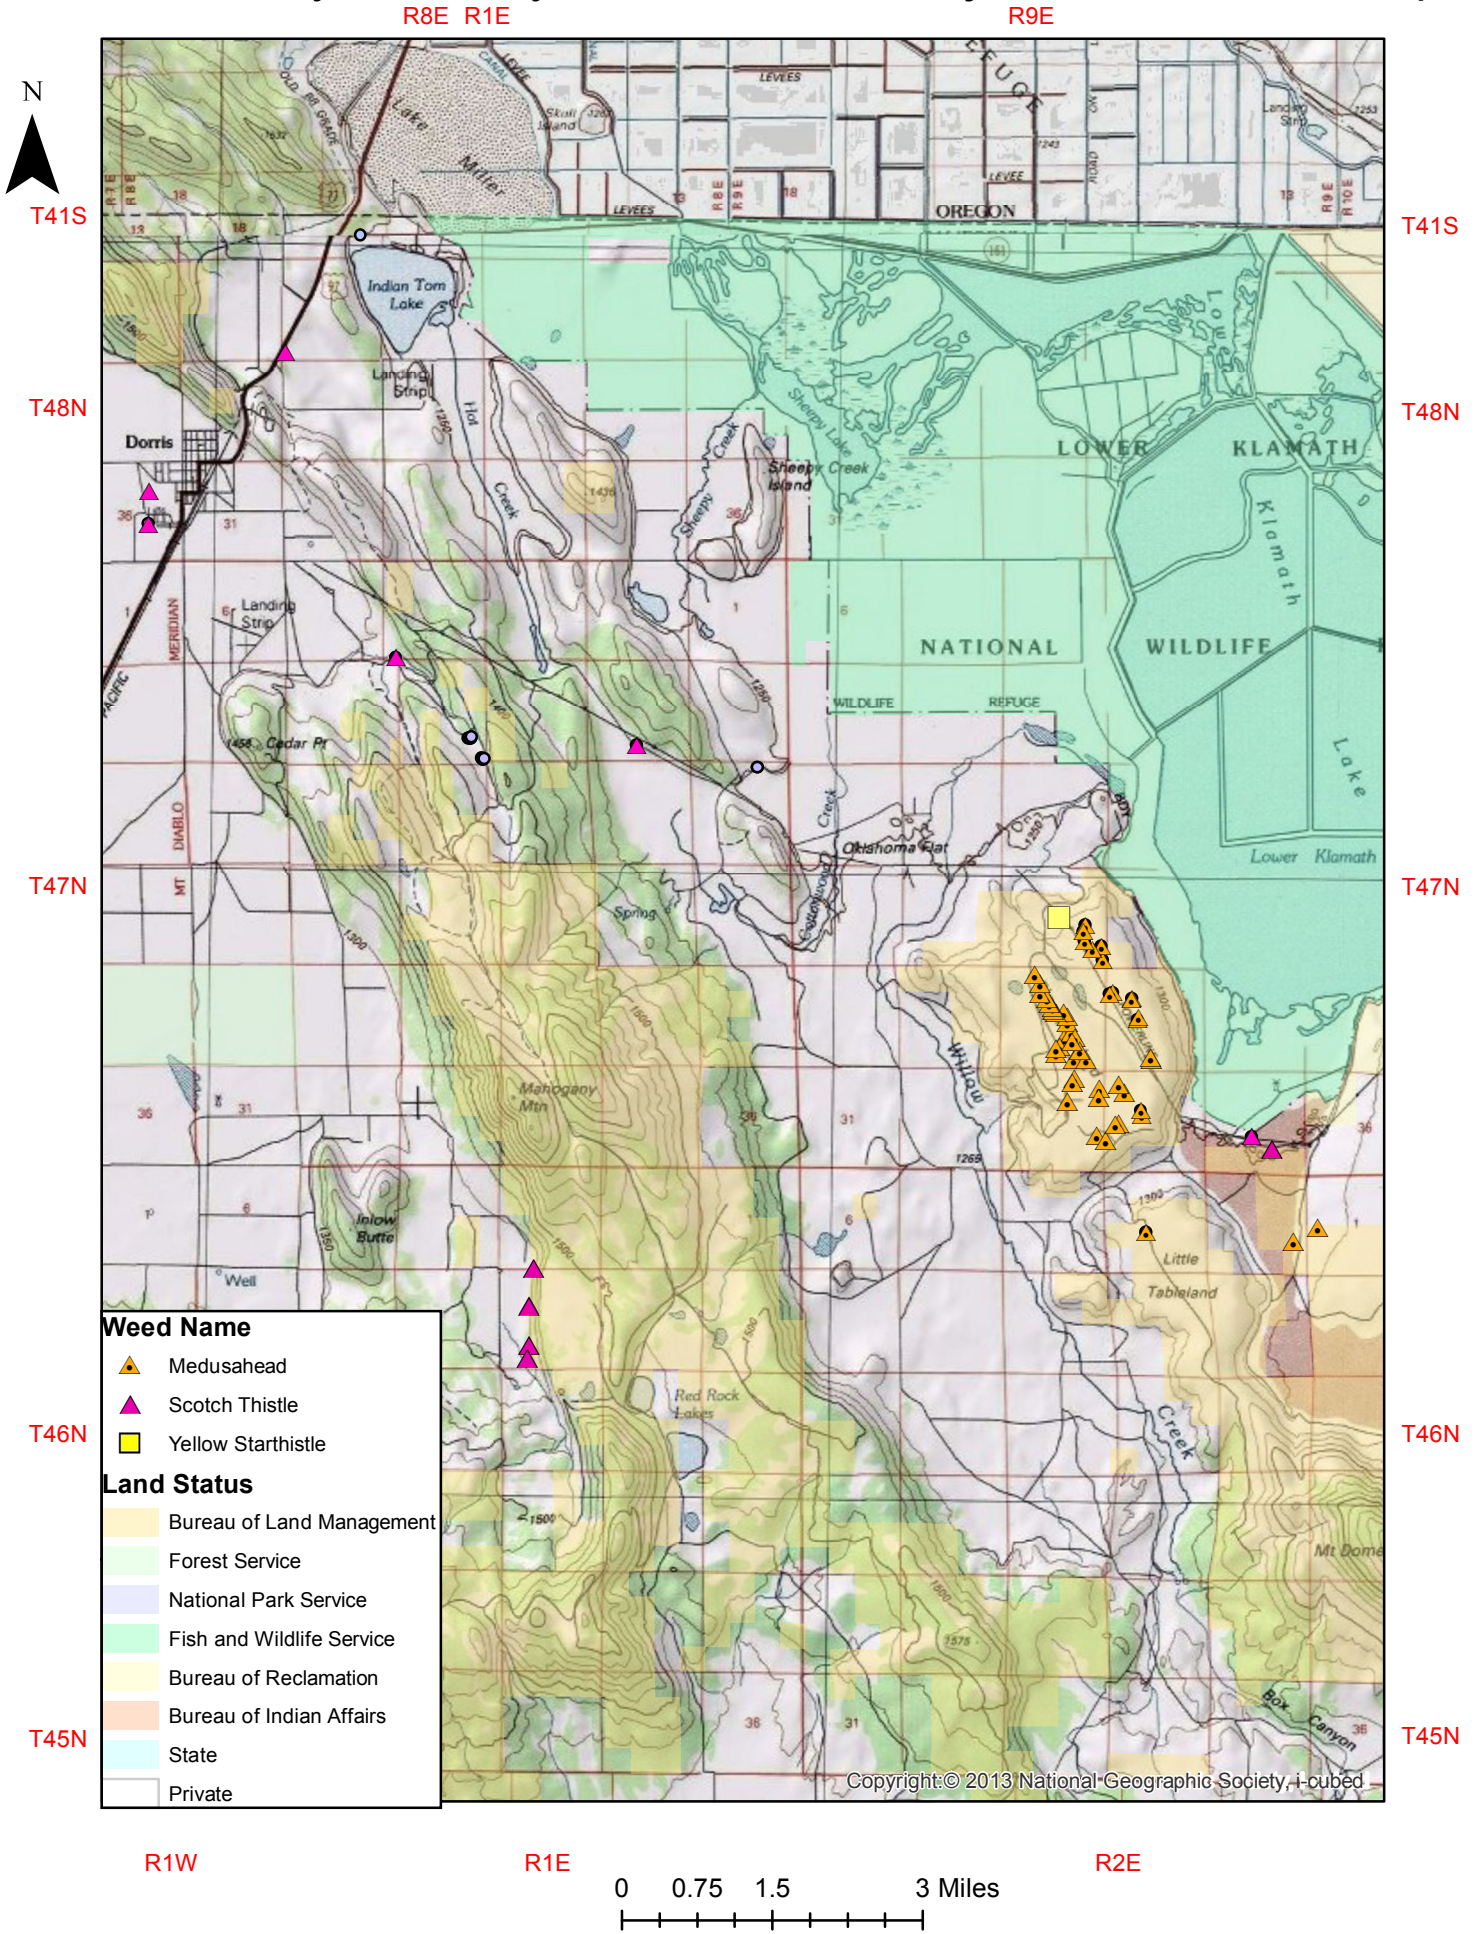

AGFO Siskiyou County Noxious Weed Project Site Location Map

Weed Name

- ▲ Medusahead
- ▲ Scotch Thistle
- Yellow Starthistle

Land Status

- Bureau of Land Management
- Forest Service
- National Park Service
- Fish and Wildlife Service
- Bureau of Reclamation
- Bureau of Indian Affairs
- State
- Private

Copyright © 2013 National Geographic Society, i-cubed